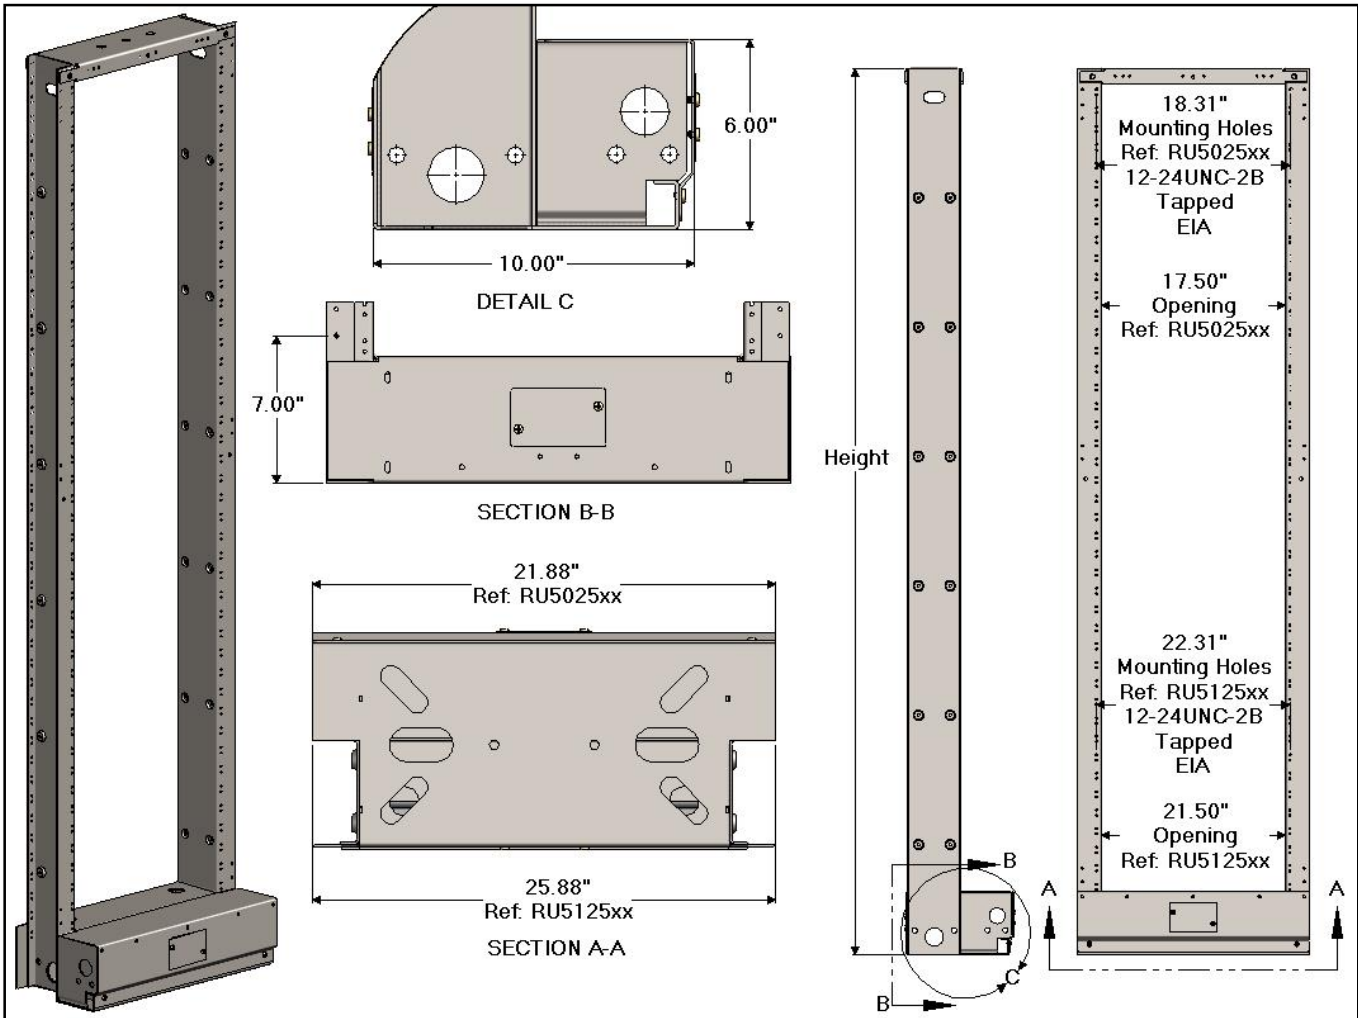

**RU5 Series - Guard Box Wide Flange - 1.75" Mounting Spacing - EIA**

**RU5 Series - Guard Box Wide Flange - 1.75" Mounting Spacing - EIA**

CSF P/N#	Width	Height	Description
RU5025xx	19.00"	7'-0"	Guard Box Wide Flange [Closed Duct] Double Sided - #12-24 Mounting Holes - 1.75" Spaced EIA
RU5125xx	23.00"	7'-0"	Guard Box Wide Flange [Closed Duct] Double Sided - #12-24 Mounting Holes - 1.75" Spaced EIA

**Notes:**

- Finishes: See finish codes
- Other sizes and finishes available upon request.
- 9'-0" and 11'-6" heights may be achieved by using bay extenders. Welded bays taller than 7'-0" are by special order.
- Kit includes Bay Connecting Hardware.
- Order Floor Anchoring and Top Support Hardware separately.